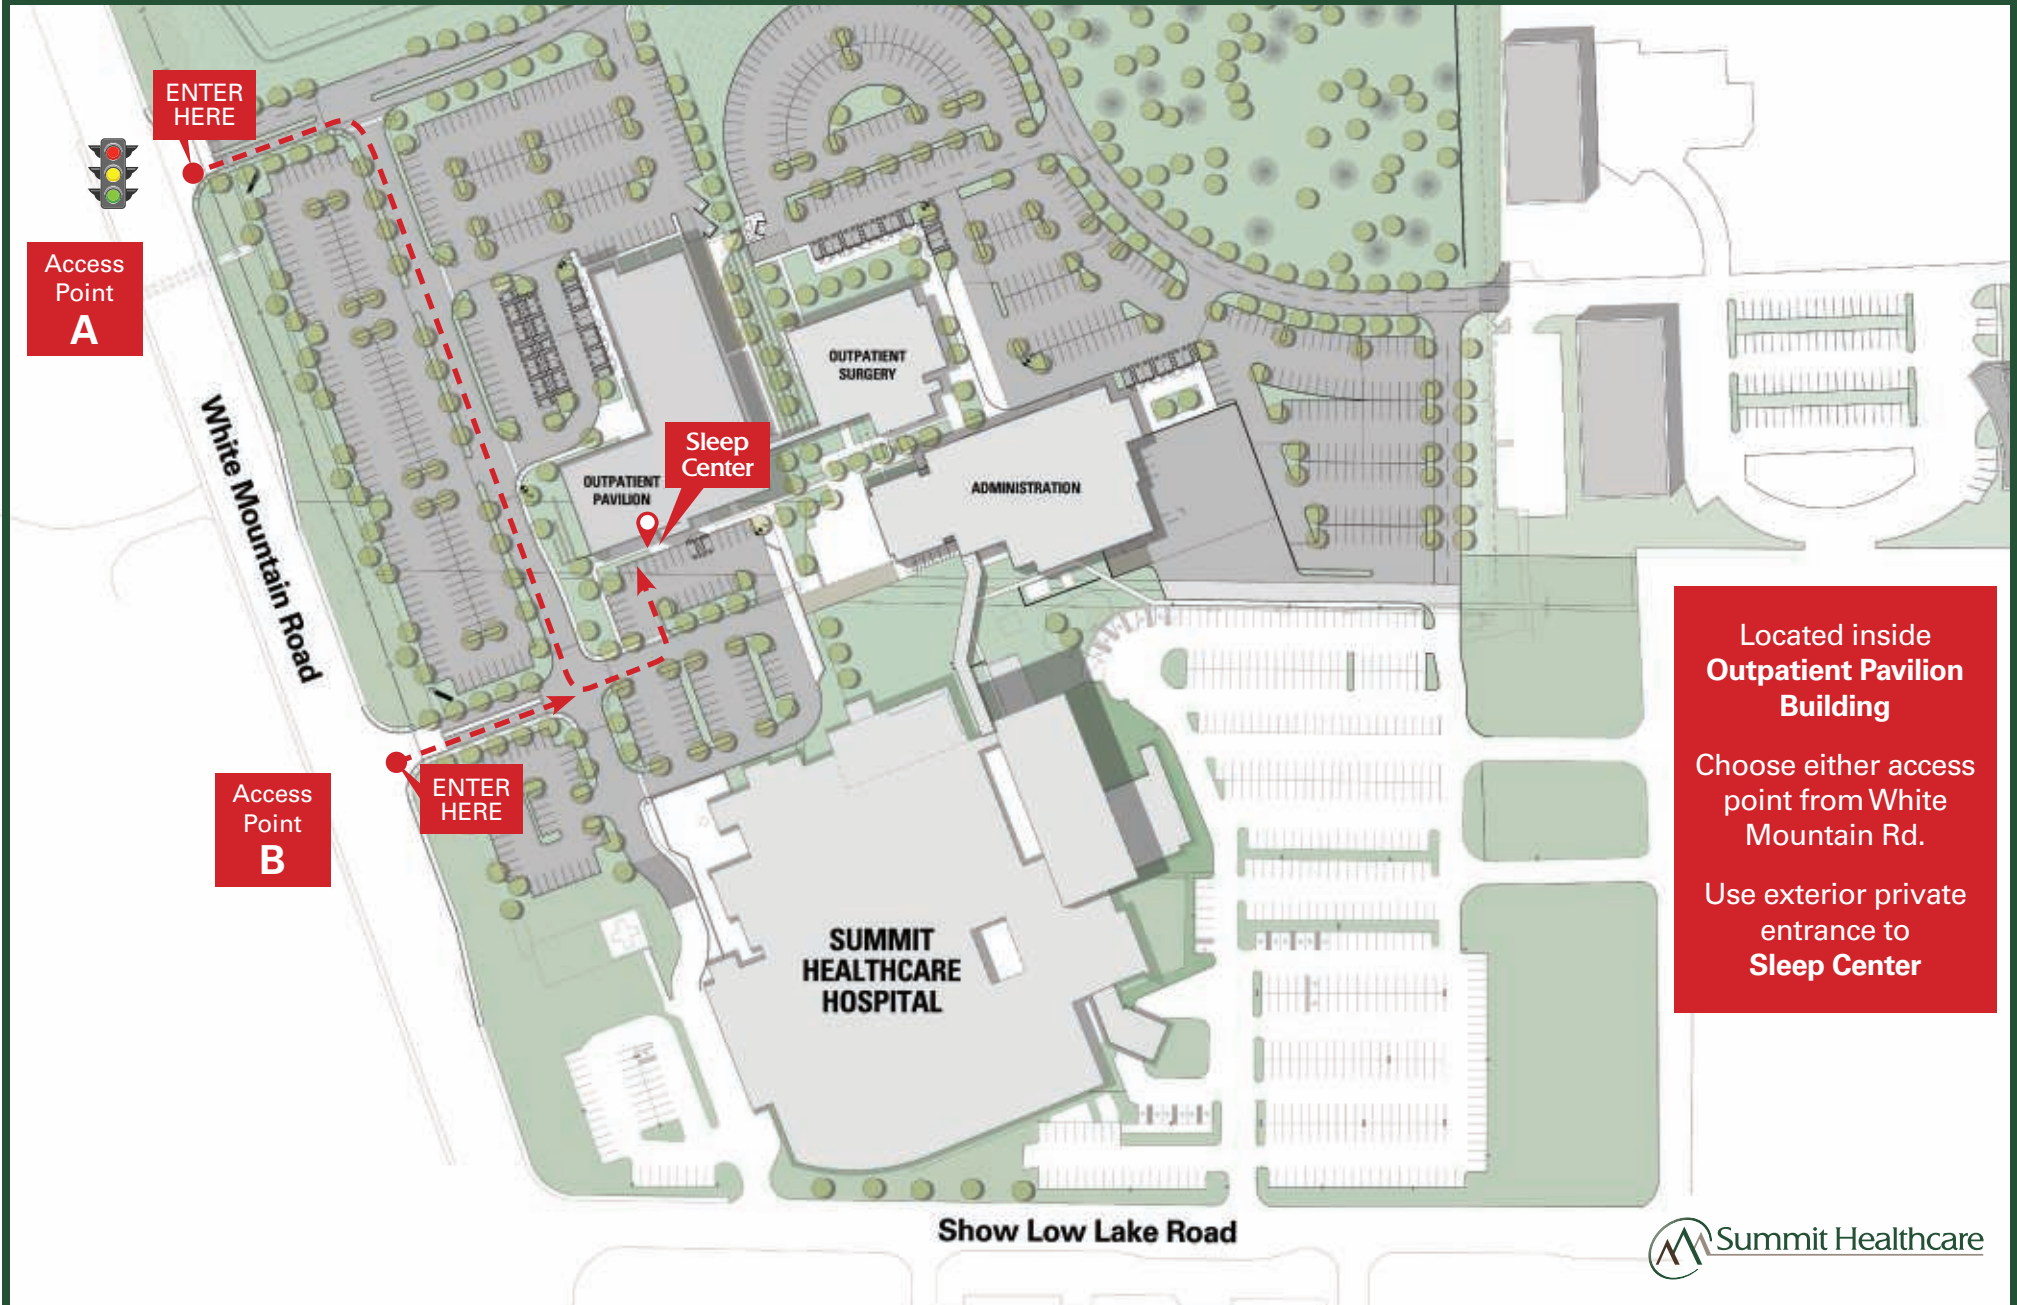

Sleep Center Entrance

Located inside
**Outpatient Pavilion
Building**

Choose either access
point from White
Mountain Rd.

Use exterior private
entrance to
Sleep Center